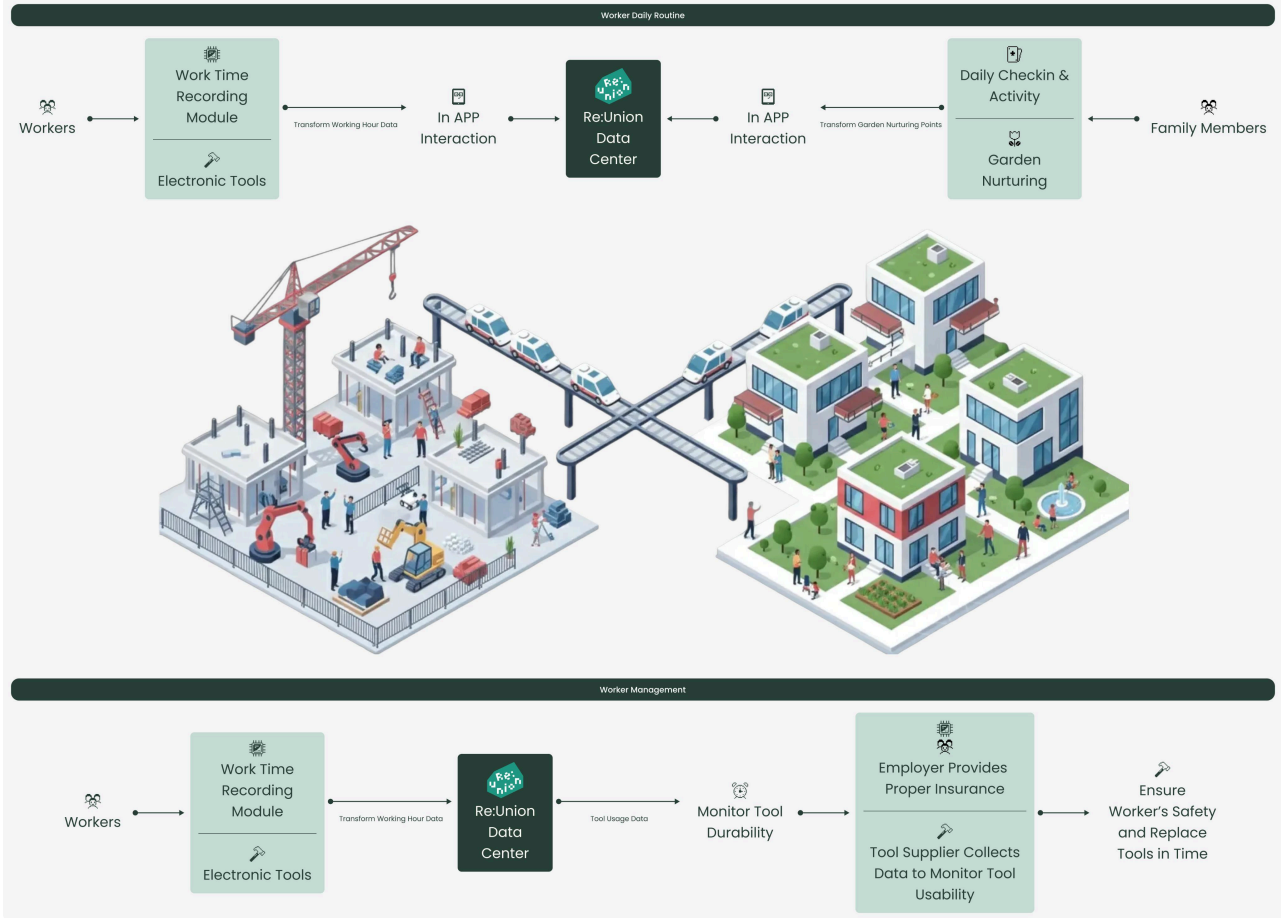

How the System Integrates Into the Industry

Scale of Migrant Workers

The system diagram illustrates how this design fits into existing industry workflows. When introduced to construction companies, the system becomes a practical pathway for promoting this new form of intelligent management.

The approach supports workers directly while also enabling companies to adopt more human-centered and data-driven management practices.

How the System Collects and Visualize Work Data

User Flow Map