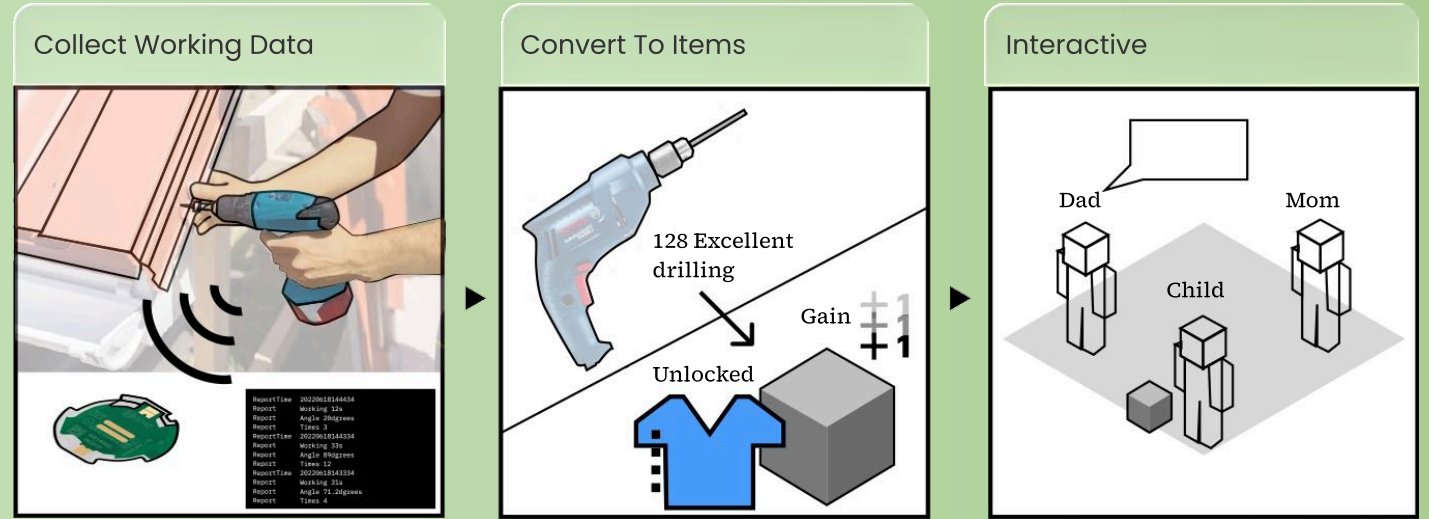

Ideation & Concept

Worker job data collected through Bluetooth-enabled smart tools can be translated into interactive items on the Family Re:union platform, allowing families to engage with small traces of the worker's daily labor from home.

Bosch Smart Tool Bluetooth Module Design

Bosch Intelligent Tool Bluetooth Module Implement

By using smart tool modules equipped with Bluetooth and multiple sensors, we can collect work data throughout a worker's shift.