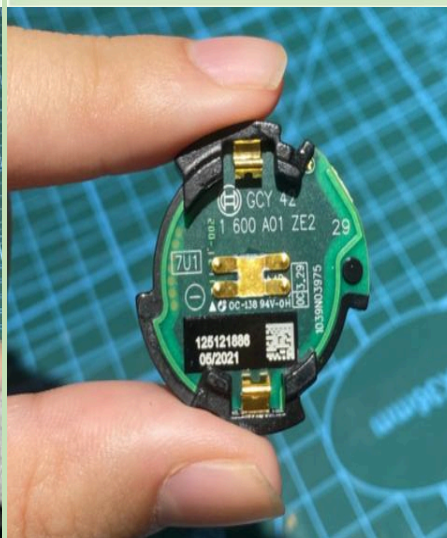

Bluetooth Module Design