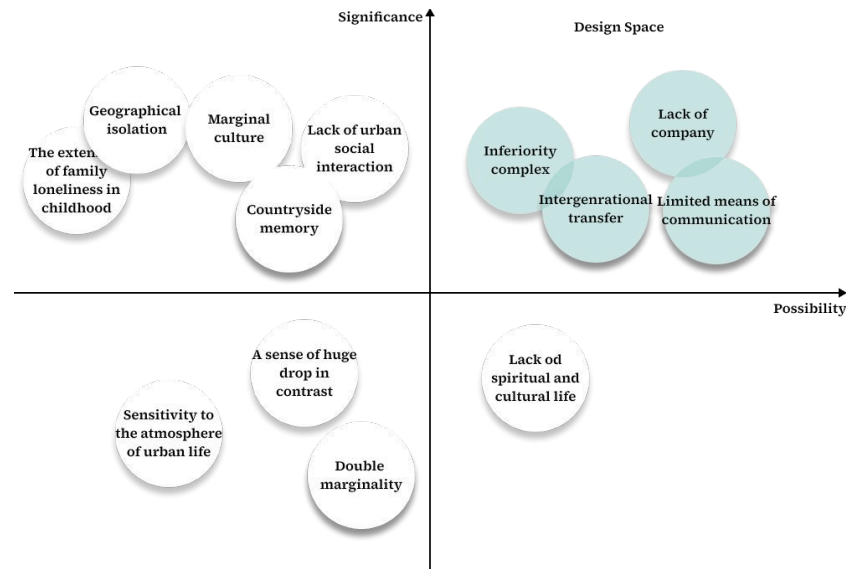

# How might we...

How might we create a new form of communication that helps migrant workers maintain connection, understanding, and emotional support with their families, ultimately reducing their sense of isolation?  
 The opportunity lies in ambient signals, not explicit messaging.

## Ideation & Concept

### Finding Design Space & Brainstorming

Worker job data collected through Bluetooth-enabled smart tools can be translated into interactive items on the Family Re:union platform, allowing families to engage with small traces of the worker's daily labor from home.