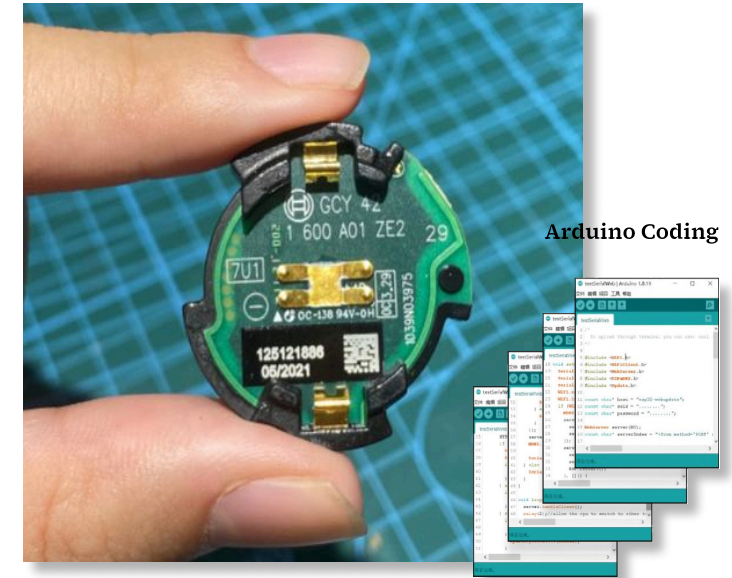

Bluetooth Module Design

Arduino Coding

Bluetooth Oodule Enhancement Design (Arduino Demo)