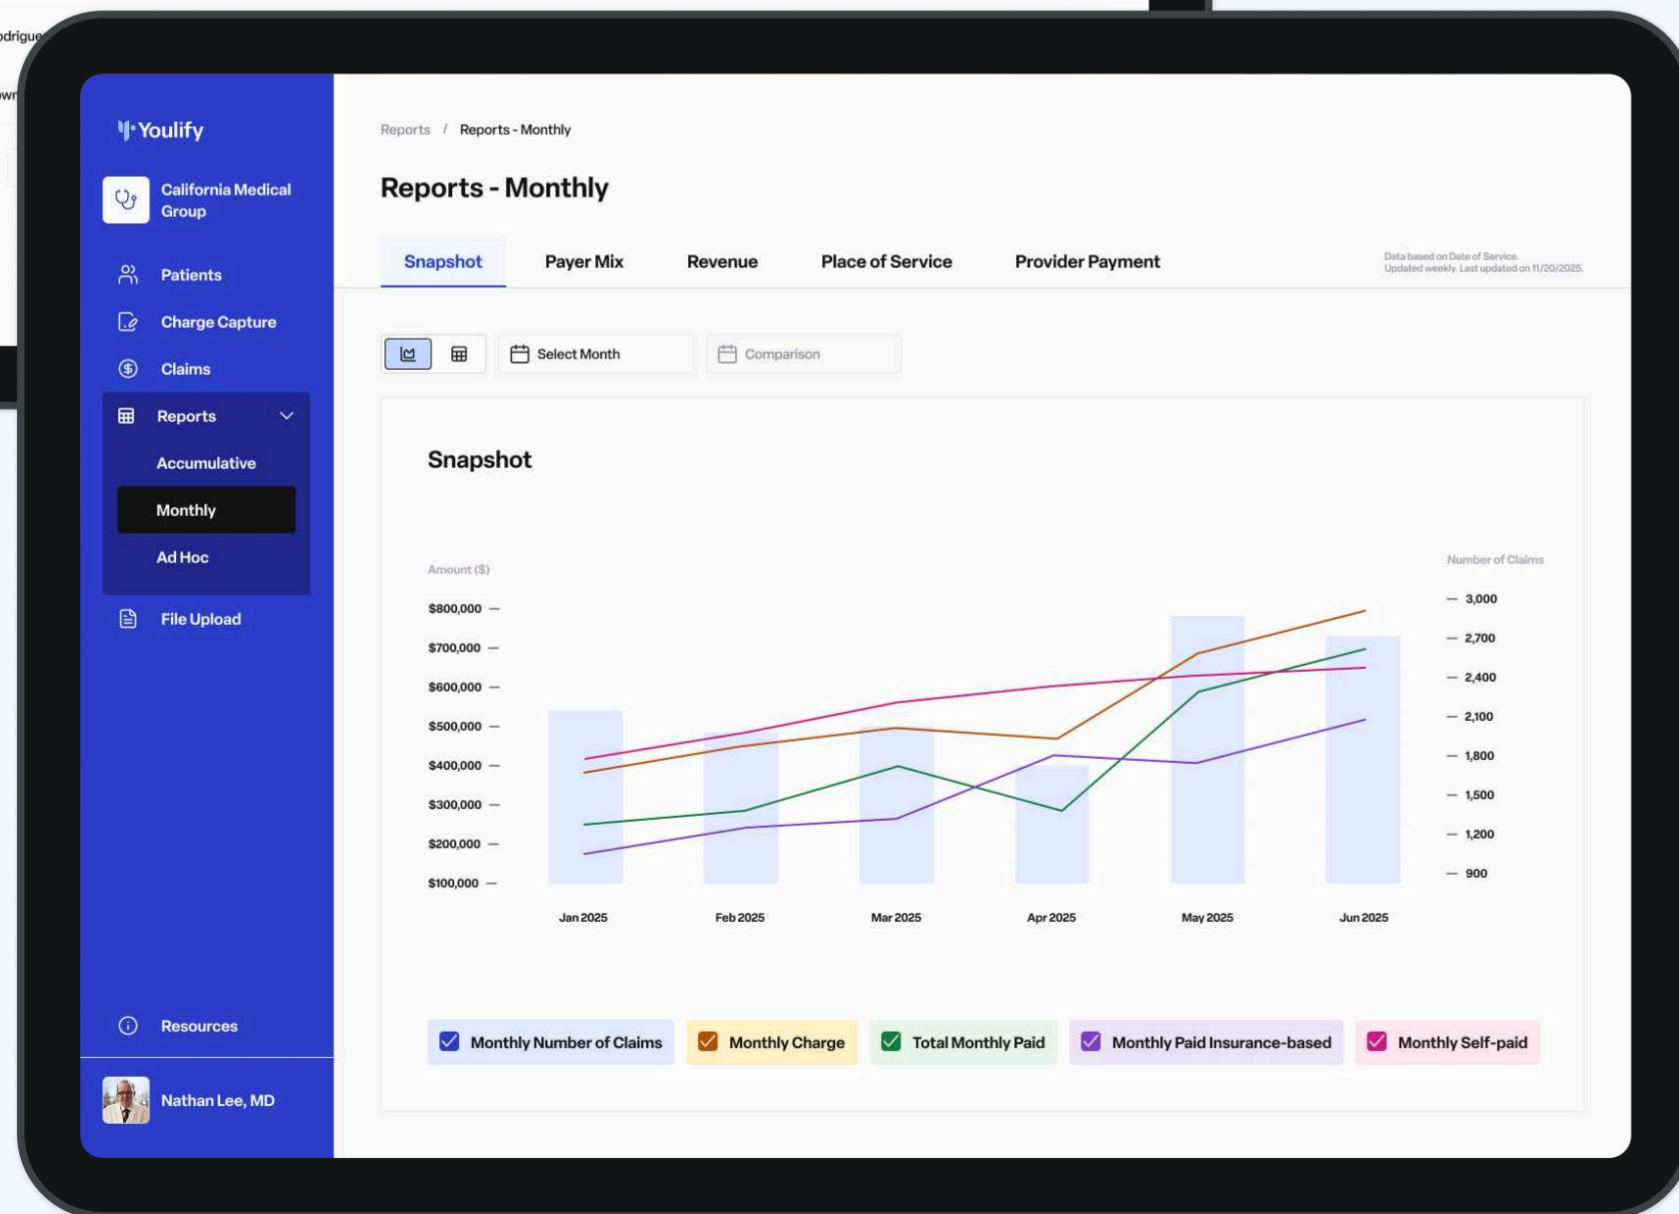

Our product interface design follows the same brand principles for clarity and consistency. For example, our doctor portal uses the main indigo color to convey trust and focus, while the internal portal for billers adopts black and light blue to emphasize precision and efficiency.

Doctor Portal

Internal Portal