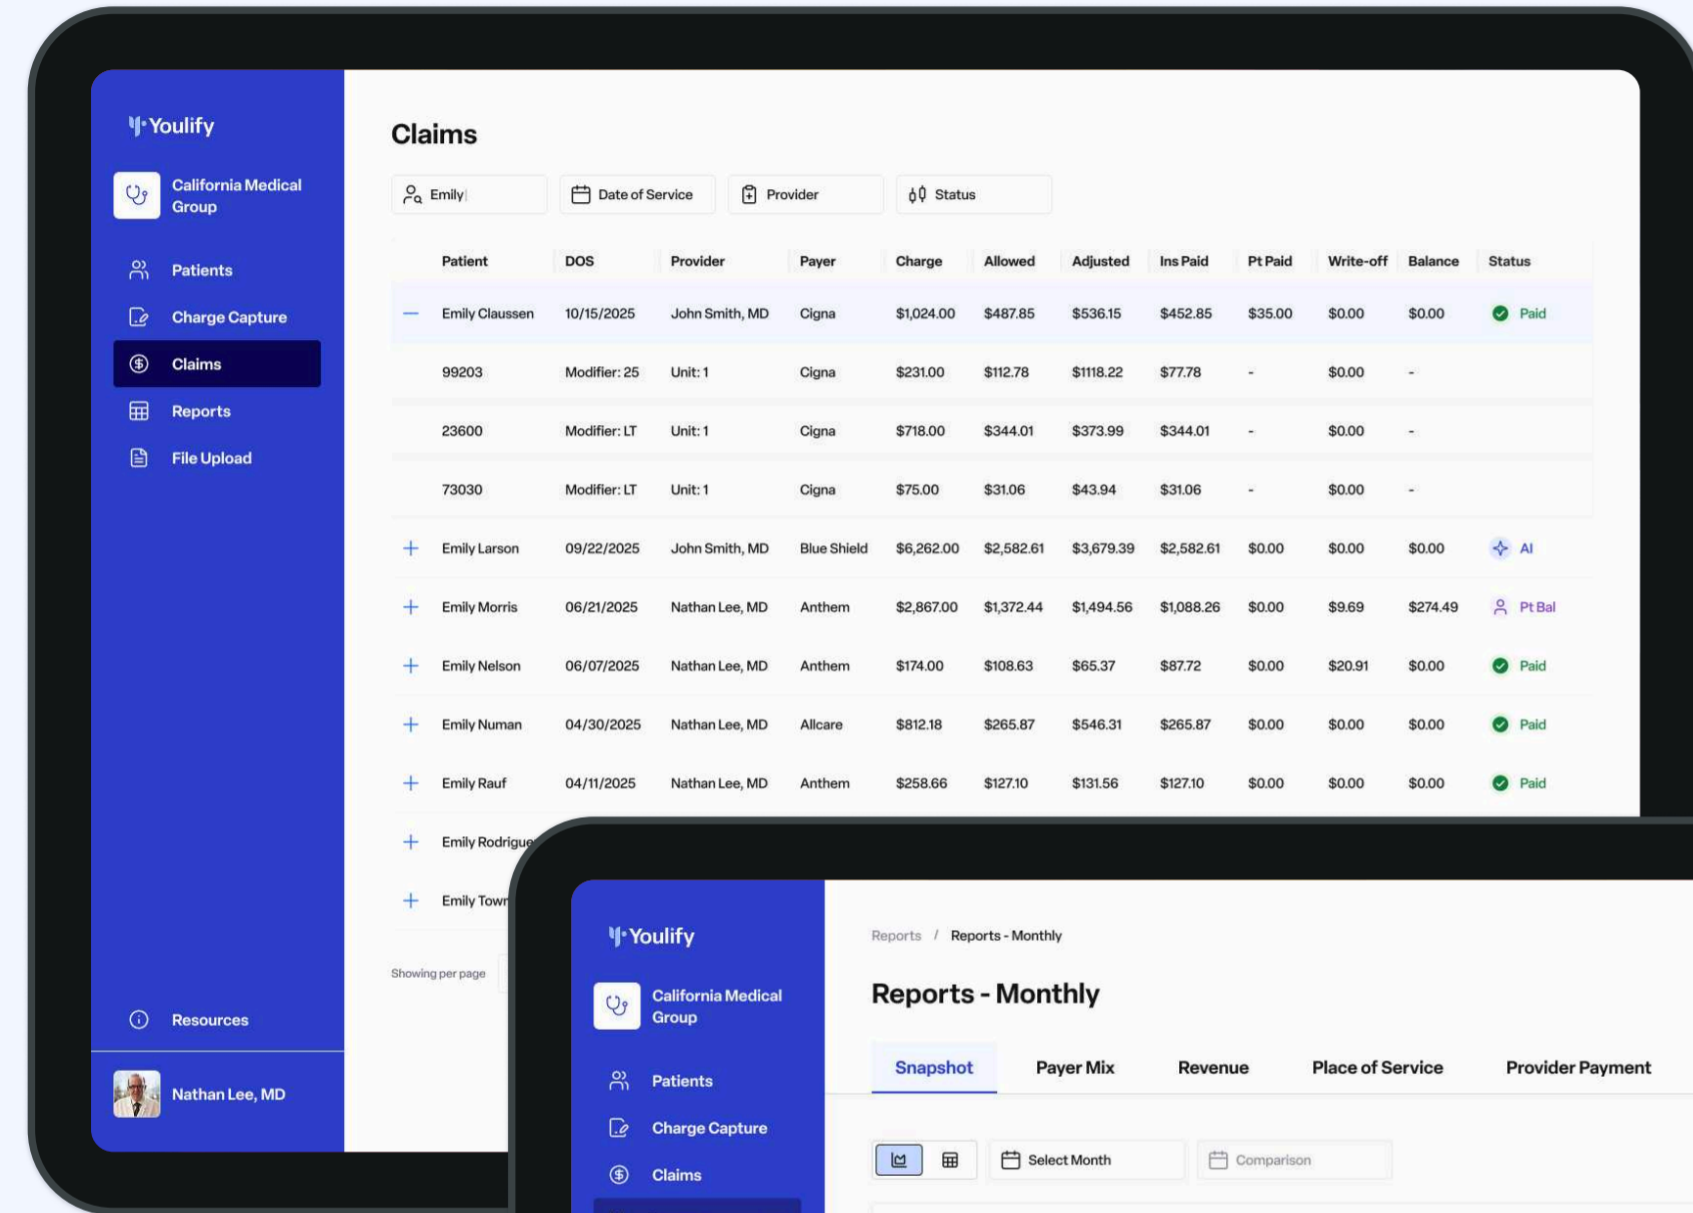

Our product interface design follows the same brand principles for clarity and consistency. For example, our doctor portal uses the main indigo color to convey trust and focus, while the internal portal for billers adopts black and light blue to emphasize precision and efficiency.

Doctor Portal

Internal Portal