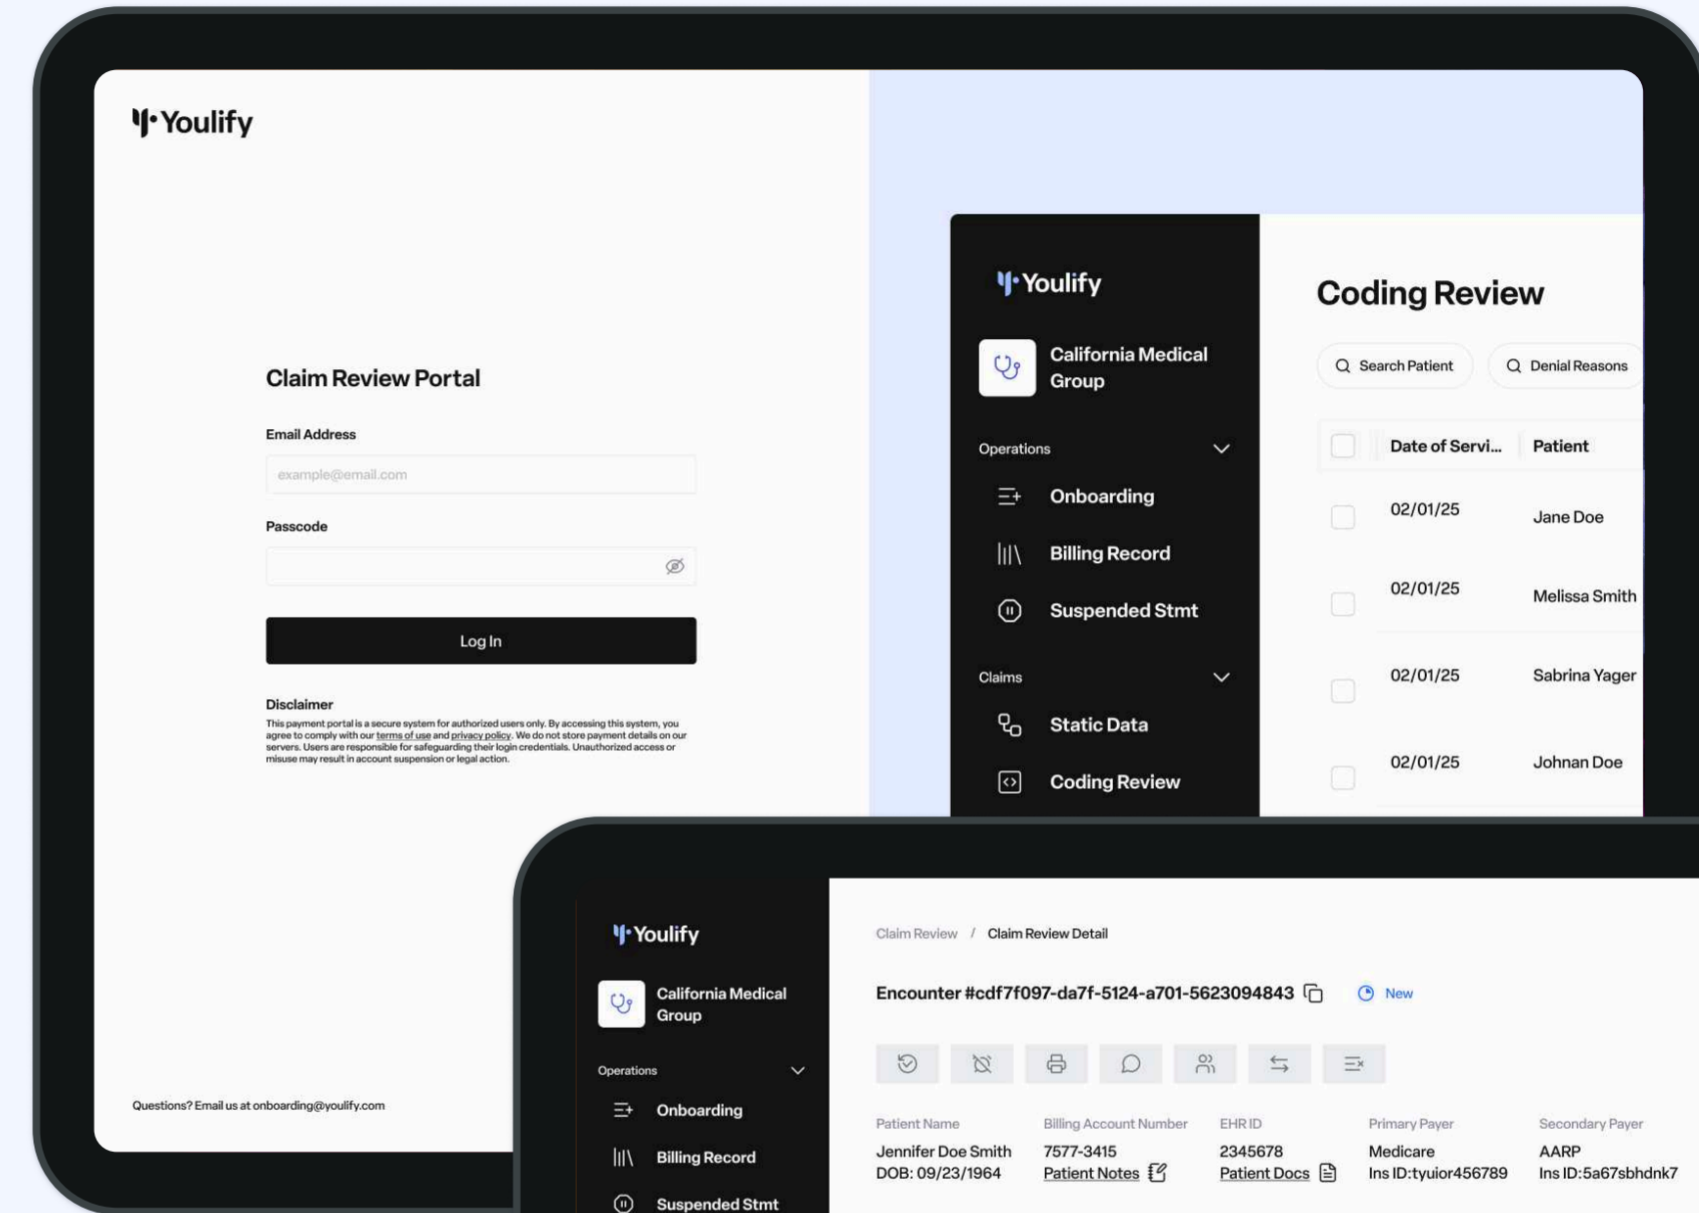

Our product interface design follows the same brand principles for clarity and consistency. For example, our doctor portal uses the main indigo color to convey trust and focus, while the internal portal for billers adopts black and light blue to emphasize precision and efficiency.

Doctor Portal

Internal Portal