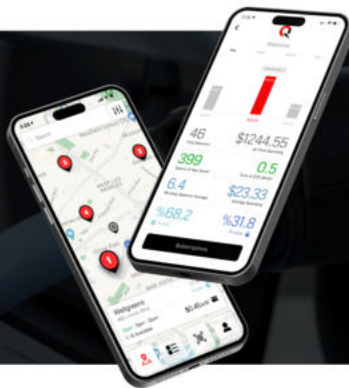

Download QCharge App

- Find and navigate to nearby QCharge stations
- Start and stop charging remotely
- Monitor your charging status in real time
- View your charging history and usage data

OUR PRODUCTS