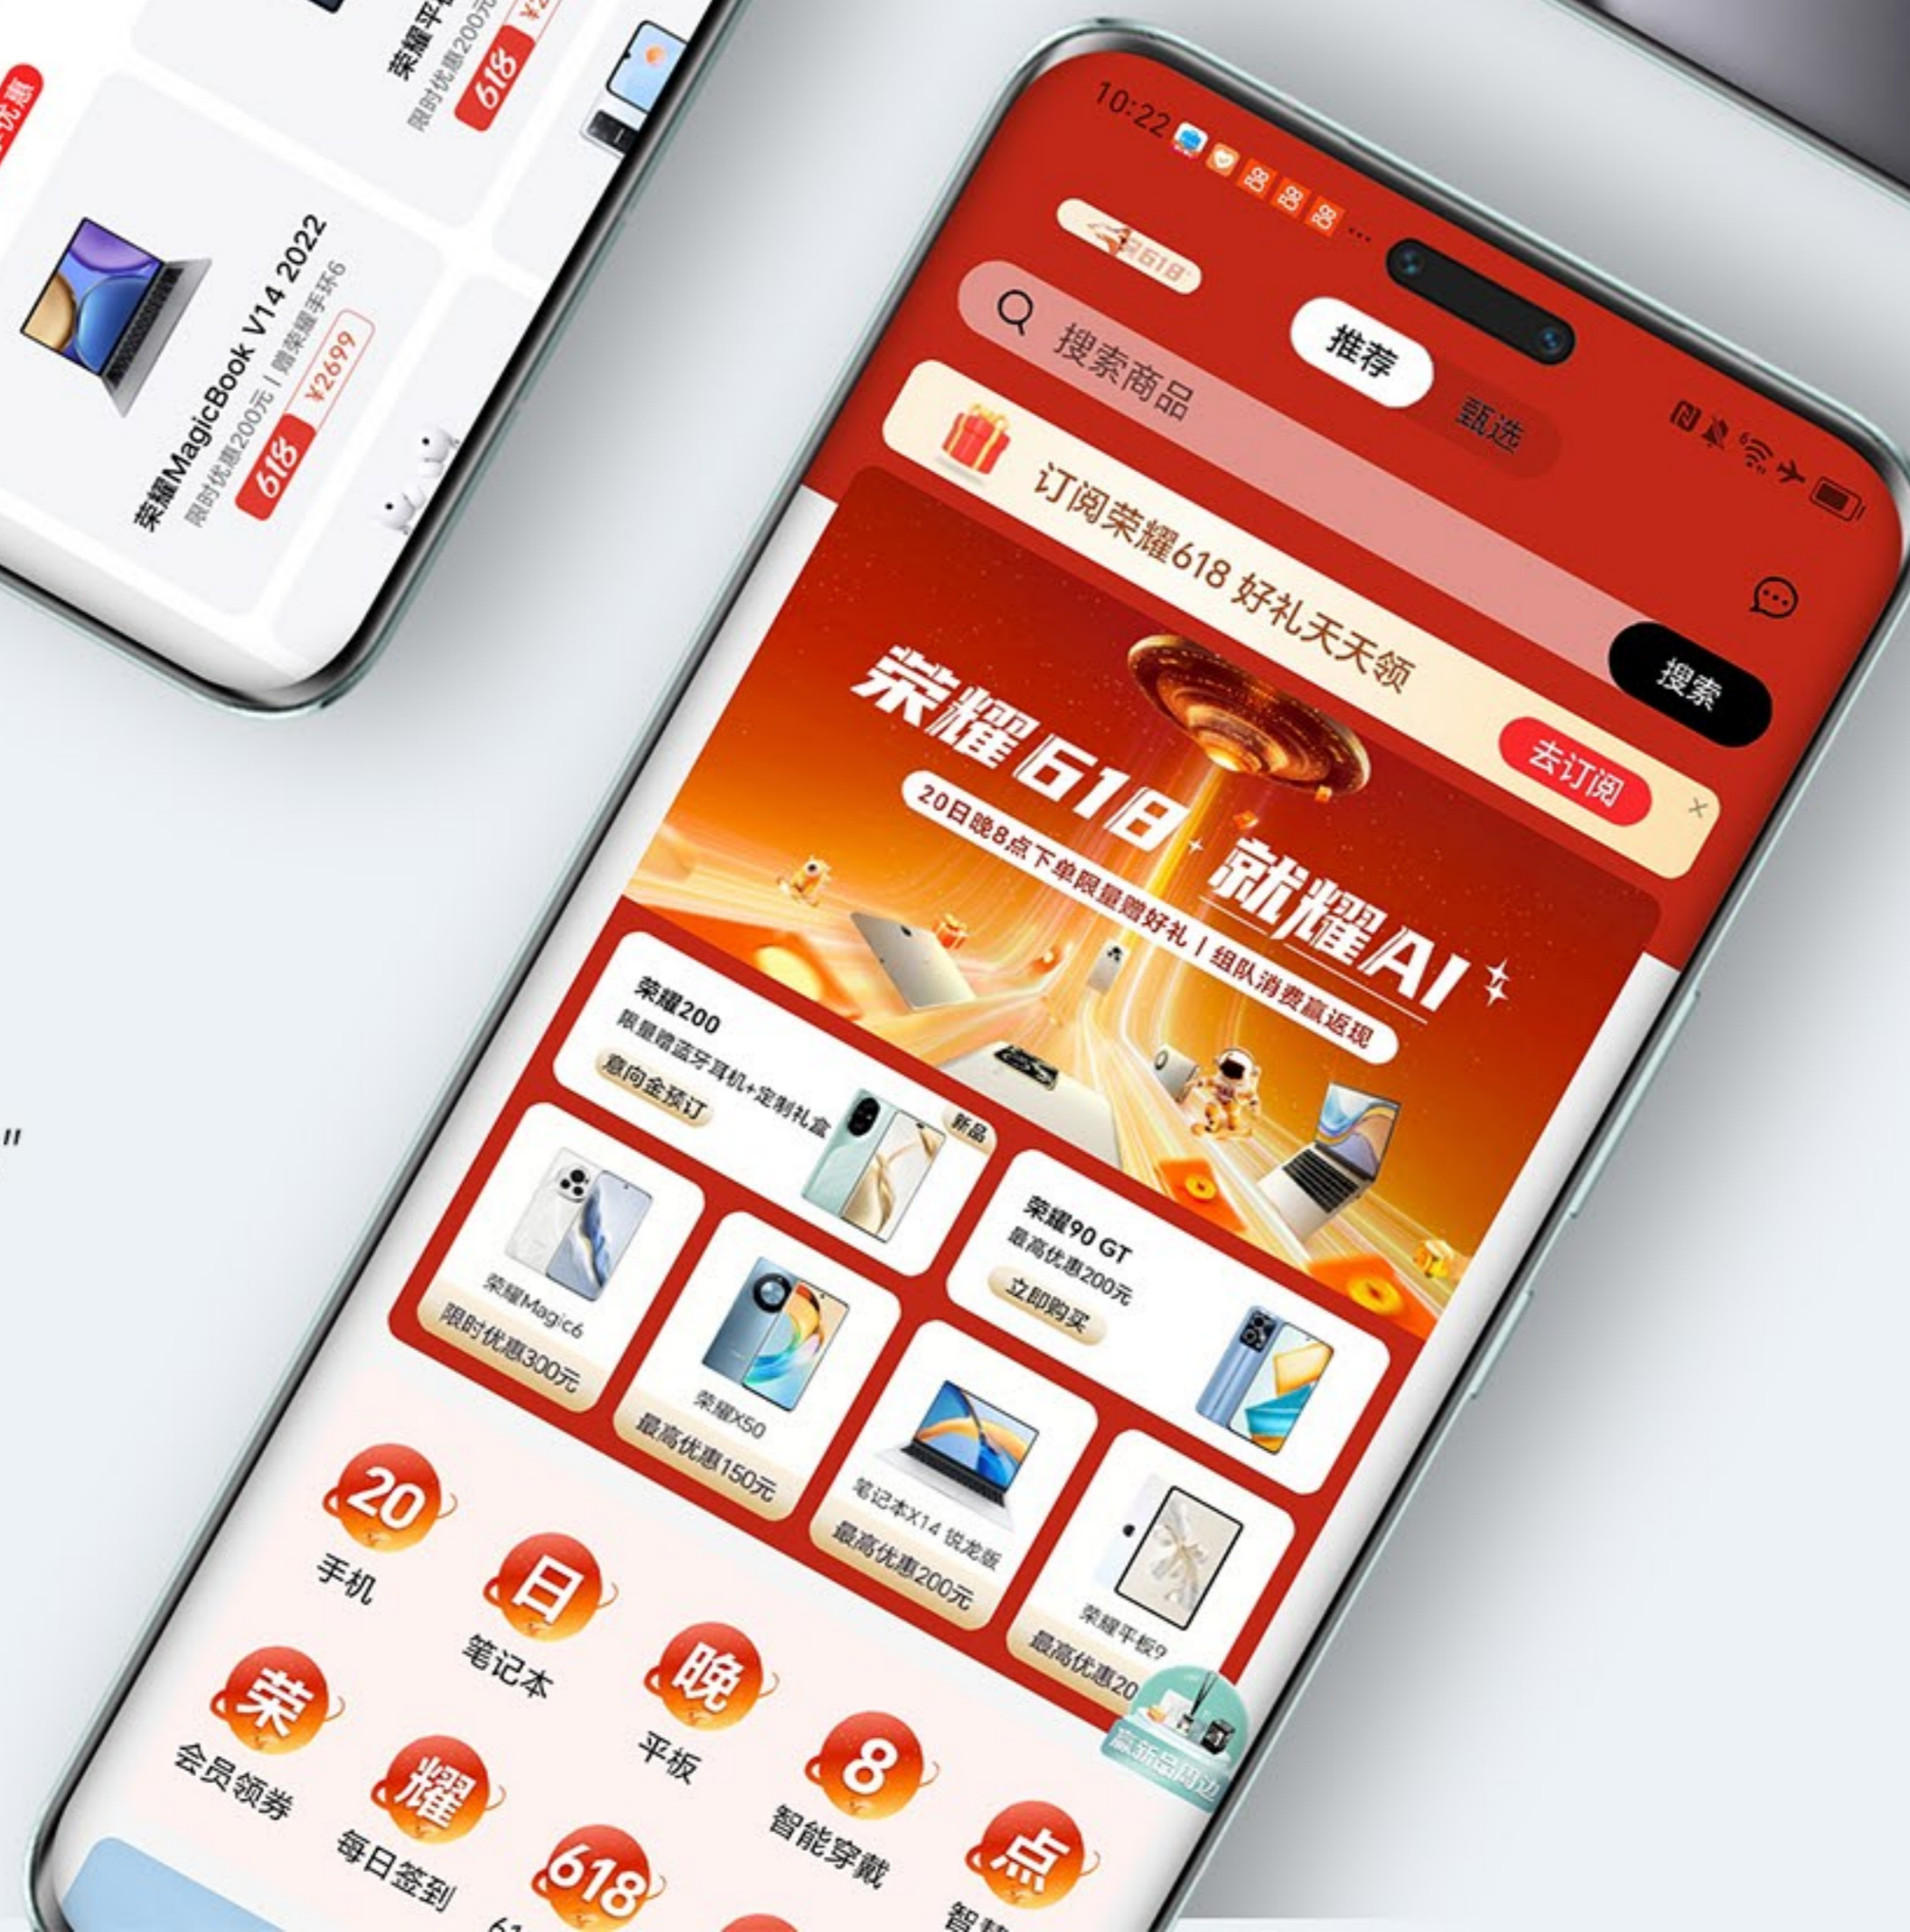

## HONOR APP Store

The brand-new "dual home page experience mode" provides a personalized service for consumers with different characteristics.

# Dual Home Page Experience Mode

The APP innovatively introduces a "dual home page experience mode" - "selection mode" and "recommendation mode". This mode can offer users customized services and auto-adjust content push based on the user characteristics, which suits the user's pursuit of quality and their requirements of efficiency and reflects the APP's innovative mindset and breakthrough in interactive design and technology application.