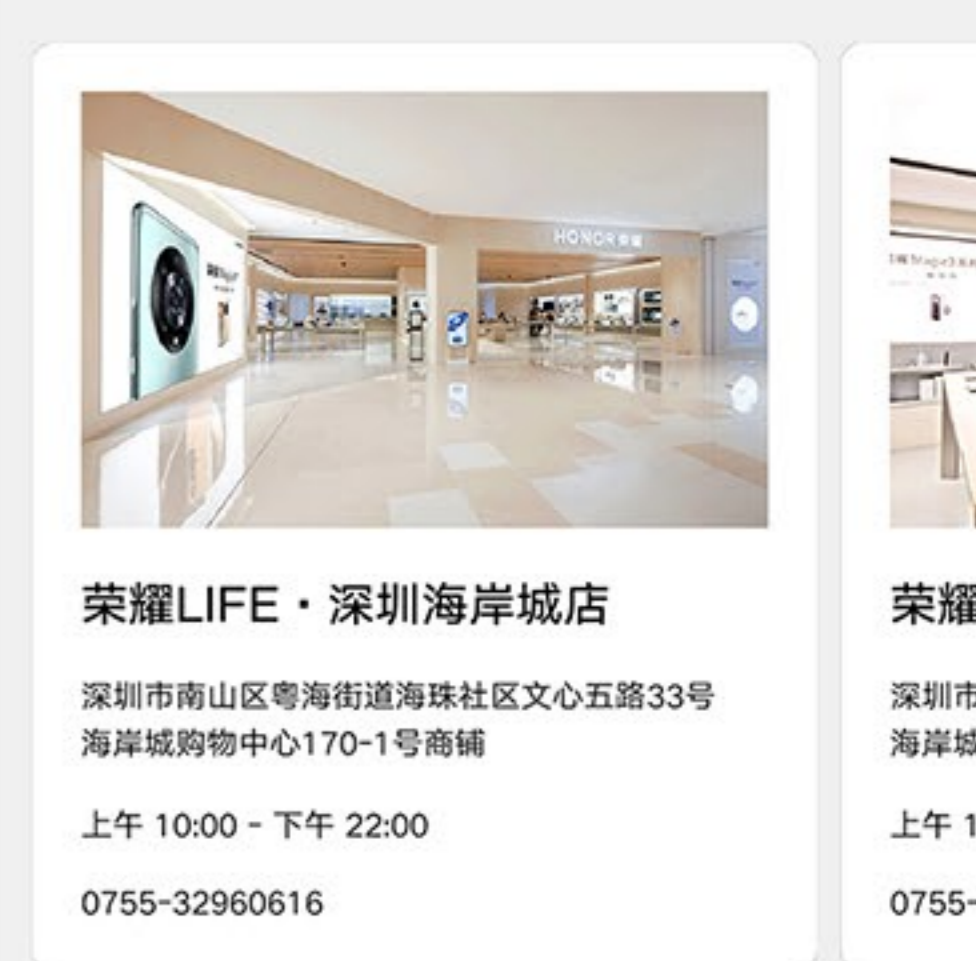

# Visual Simplification

The HONOR APP Store reduces the cognitive load with less information density, which enhances the interface's spatial layout, improves the viewing experience, and facilitates information access. At the same time, the brand label is optimized for a more immersive feel.

# Real Presentation of the Products

The HONOR APP Store utilizes exquisite real photos and live models to help users get a real experience of using the products, further shortening the distance between the product and the user and helping them make a final decision.

# Comprehensive Shopping Experience

With a consumer-centric design concept, the HONOR APP Store meets the needs of consumers for high-quality, efficient, and personalized services through innovative technology and optimized user experience, providing them with a comprehensive shopping experience from purchase decision to after-sales guarantee.